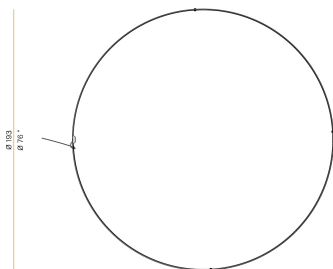

PANZERI

Zero Round

24V DC

M10330.200.0410

titanium

Data sheet

CODE	M10330.200.0410
SYSTEM POWER CONSUMPTION	88W
EFFICACY	92.7lm/W
LIGHT SOURCE	LED
LIGHT SOURCE LIFETIME	L70 (B50) 60.000h
COLOUR TEMPERATURE	3000K Ra>90
LIGHT DISTRIBUTION	diffused
POWER SUPPLY	24V DC
DRIVER	remote not included
LUMEN OUTPUT	8158lm
WEIGHT	2,34 Kg
PROTECTION DEGREE	IP20
COLOUR TOLLERANCES	SDCM 3
PACKING DIMENSIONS	200,0 x 200,0 x 11,0 cm

Extruded polycarbonate diffuser with opaline finish.

Suspension kit with griplocks and 5m (196,9") long steel cables.

5m (196,9") long power cable in transparent PVC.

Provided without power canopy.

Technical drawing