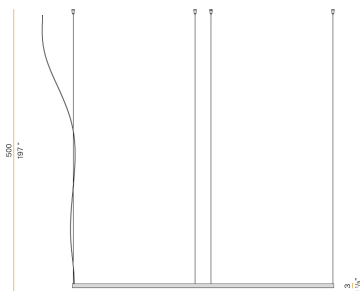

PANZERI

Zero Round

24V DC

M10330.200.0410

titanium

Data sheet

CODE	M10330.200.0410
SYSTEM POWER CONSUMPTION	88W
EFFICACY	92.7lm/W
LIGHT SOURCE	LED
LIGHT SOURCE LIFETIME	L70 (B50) 60.000h
COLOUR TEMPERATURE	3000K Ra>90
LIGHT DISTRIBUTION	diffused
POWER SUPPLY	24V DC
DRIVER	remote not included
LUMEN OUTPUT	8158lm
WEIGHT	2,34 Kg
PROTECTION DEGREE	IP20
COLOUR TOLLERANCES	SDCM 3
PACKING DIMENSIONS	200,0 x 200,0 x 11,0 cm

Single or multiple suspension lighting fixture for interiors, with direct and indirect light emission.

Bended extruded aluminium structure in white, black, bronze, mat brass or titanium polyacrylic paint.

Extruded polycarbonate diffuser with opaline finish.

Suspension kit with griplocks and 5m (196,9") long steel cables.

5m (196,9") long power cable in transparent PVC.

Provided without power canopy.

Technical drawing